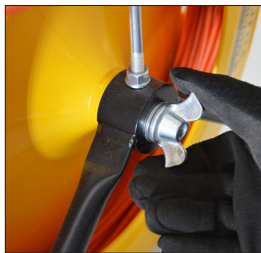

LITTLE BUDDY® FISH TAPE WITH ACCESSORY KIT

PART NUMBER	DESCRIPTION
10-316-150	150' X 3/16" Little Buddy® Fish Tape
10-316-200	200' X 3/16" Little Buddy® Fish Tape
10-316-250	250' X 3/16" Little Buddy® Fish Tape
10-316-300	300' X 3/16" Little Buddy Fish Tape